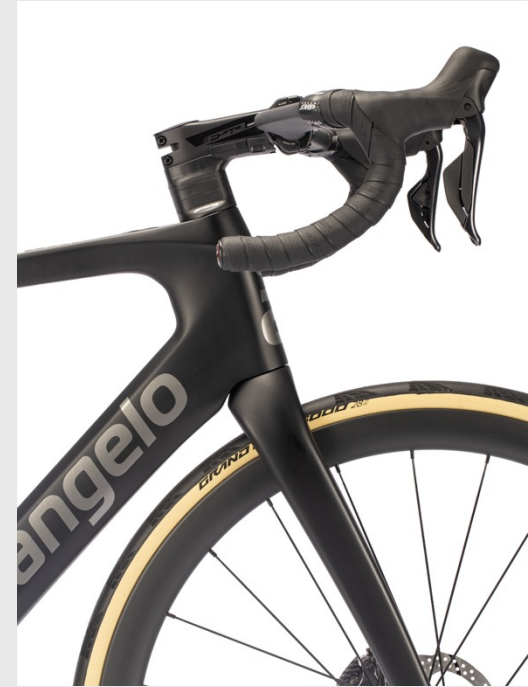

Effortless E-system

Rear-hub 250W motor can easily tackle challenges and extend your journey

FSA ICR system

Aero type handlebar with FSA integrated cable routing system create wattage-saving tour and elegant appearance

SHIMANO R8170

Hydraulic disc brake provide higher performance and efficiency with all your braking effort be transmitted to the brake

Glamorous Presence

Aerodynamic carbon seatpost with hidden seat clamp demonstrate a stylish outlook

SHIMANO Ultegra Di2

Professional 12 speed wireless transmission make a wonderful smooth ride

Carbon Frame Set

Streamlined carbon monocoque frame with in-tube battery reinforce frame structure

ENZO 698

Shimano 105 R7000 11S Groupset
Aero carbon frame and fork
Smart Cable Routing
Integrated e-system
Caribbean Blue